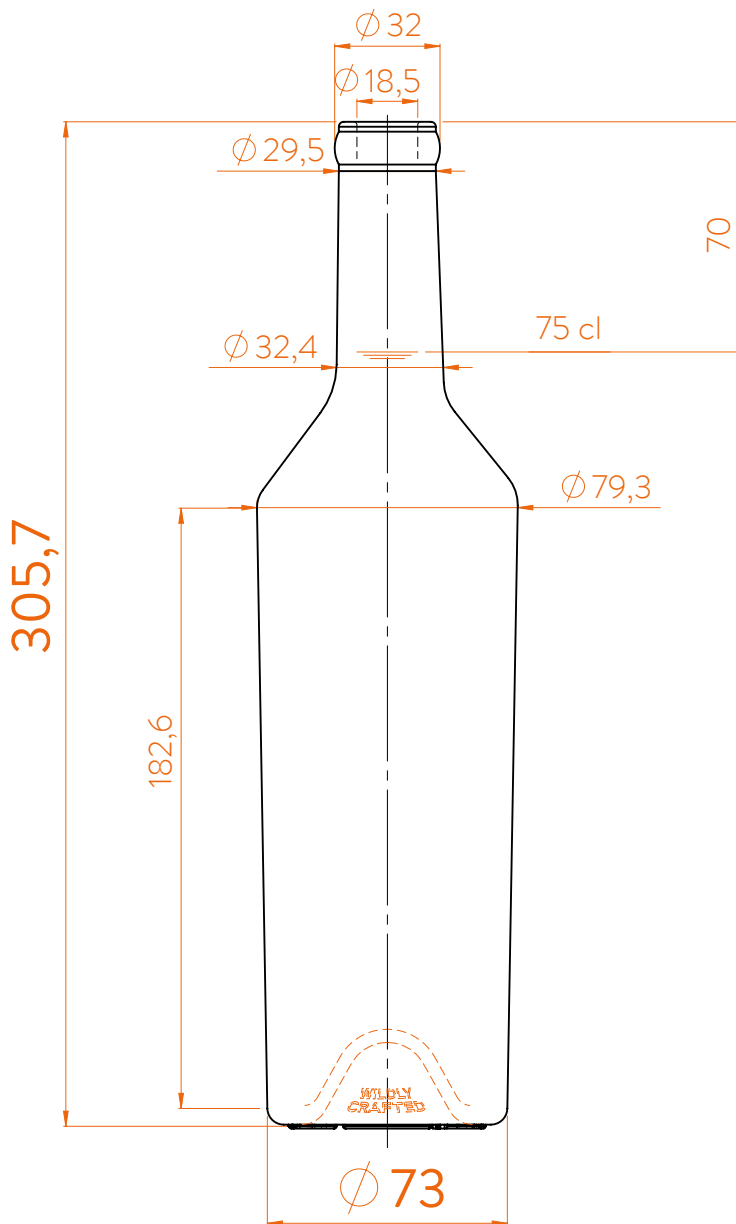

WILDLY CRAFTED® OROSHI

estal
OFFICIAL DISTRIBUTOR

MOLERY

Modelo registrado
Registered model
Modèle déposé

Corcho Heritage

- EXTRA FLINT
- FLINT WILD GLASS
- DARK WILD GLASS
- ANTICO

DATOS TÉCNICOS TECHNICAL DATA DONNÉES TECHNIQUES

Peso / Weight / Poids	540 gr
Altura total / Total height / Hauteur totale	305,7 mm
Diámetro del cuerpo / Body diameter / Diamètre du corps	73 / 79,3 mm
Ø interno boca / Ø inner mouth / Ø intérieur bouche	18,5 mm
Capacidad a verter / Brimfull / Capacité ras-bord	772 ml

75 cl

At first the WILDLY CRAFTED OROSHI range is proposed in 75 cl.
Following business opportunities, other sizes (from miniature 5cl to big size 300cl) will be added to the range.