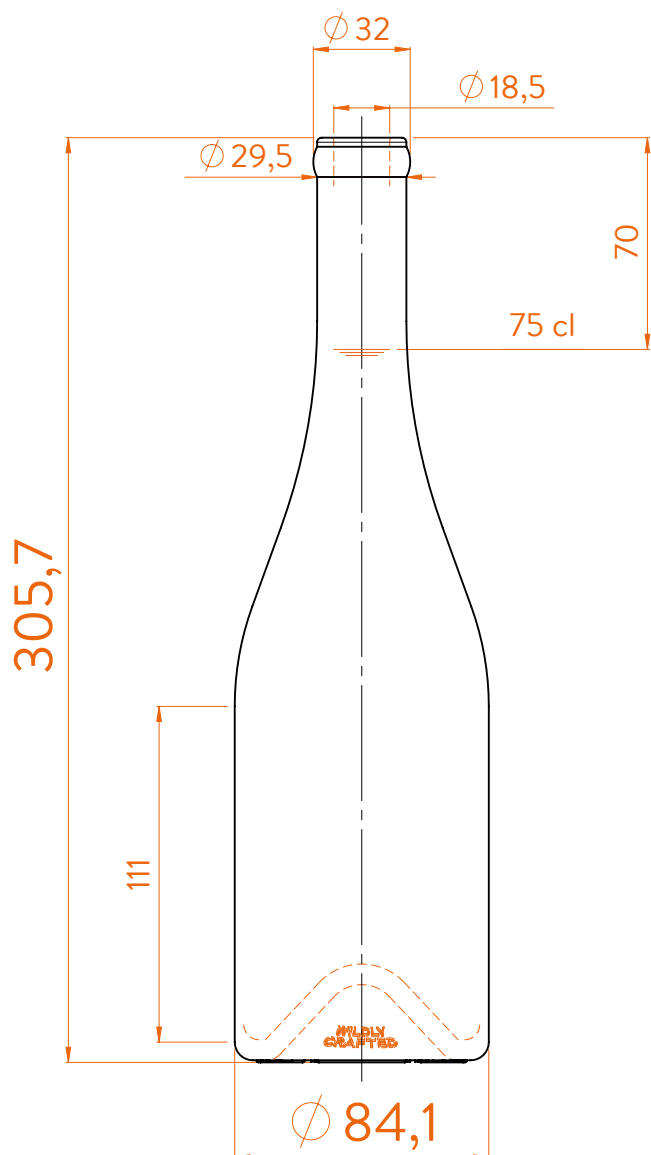

WILDLY CRAFTED® MARIN

estal
OFFICIAL DISTRIBUTOR

MOLERY

Modelo registrado
Registered model
Modèle déposé

Corcho Heritage

- EXTRA FLINT
- FLINT WILD GLASS
- DARK WILD GLASS
- ANTICO

DATOS TÉCNICOS TECHNICAL DATA DONNÉES TECHNIQUES

Peso / Weight / Poids	540 gr
Altura total / Total height / Hauteur totale	305,7 mm
Diámetro del cuerpo / Body diameter / Diamètre du corps	84,1 mm
Ø interno boca / Ø inner mouth / Ø intérieur bouche	18,5 mm
Capacidad a verter / Brimfull / Capacité ras-bord	773 ml

75 cl

At first the WILDLY CRAFTED MARIN range is proposed in 75 cl.
Following business opportunities, other sizes (from miniature 5cl to big size 300cl) will be added to the range.

The elements detailed in this document are not contractual. They are only indicative.