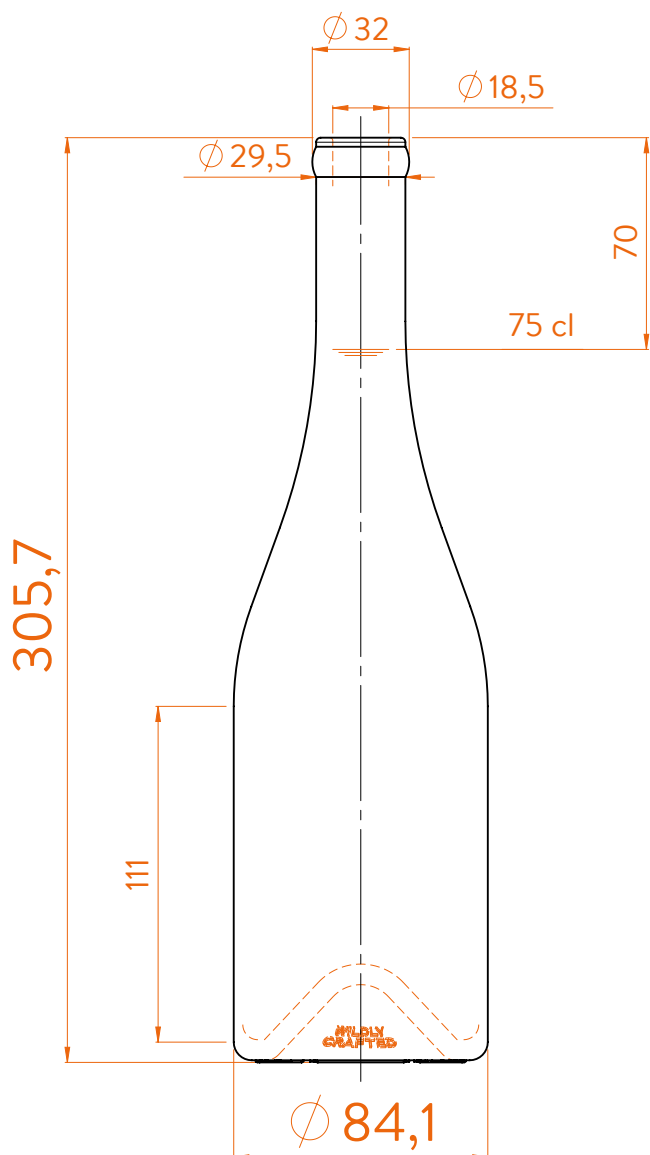

WILDLY CRAFTED® MARIN

estal
OFFICIAL DISTRIBUTOR

MOLERY

Modelo registrado
Registered model
Modèle déposé

Corcho Heritage

- EXTRA FLINT
- FLINT WILD GLASS
- DARK WILD GLASS
- ANTICO

DATOS TÉCNICOS TECHNICAL DATA DONNÉES TECHNIQUES

Peso / Weight / Poids	540 gr
Altura total / Total height / Hauteur totale	305,7 mm
Diámetro del cuerpo / Body diameter / Diamètre du corps	84,1 mm
Ø interno boca / Ø inner mouth / Ø intérieur bouche	18,5 mm
Capacidad a verter / Brimfull / Capacité ras-bord	773 ml

75 cl

At first the WILDLY CRAFTED MARIN range is proposed in 75 cl.
Following business opportunities, other sizes (from miniature 5cl to big size 300cl) will be added to the range.

The elements detailed in this document are not contractual. They are only indicative.