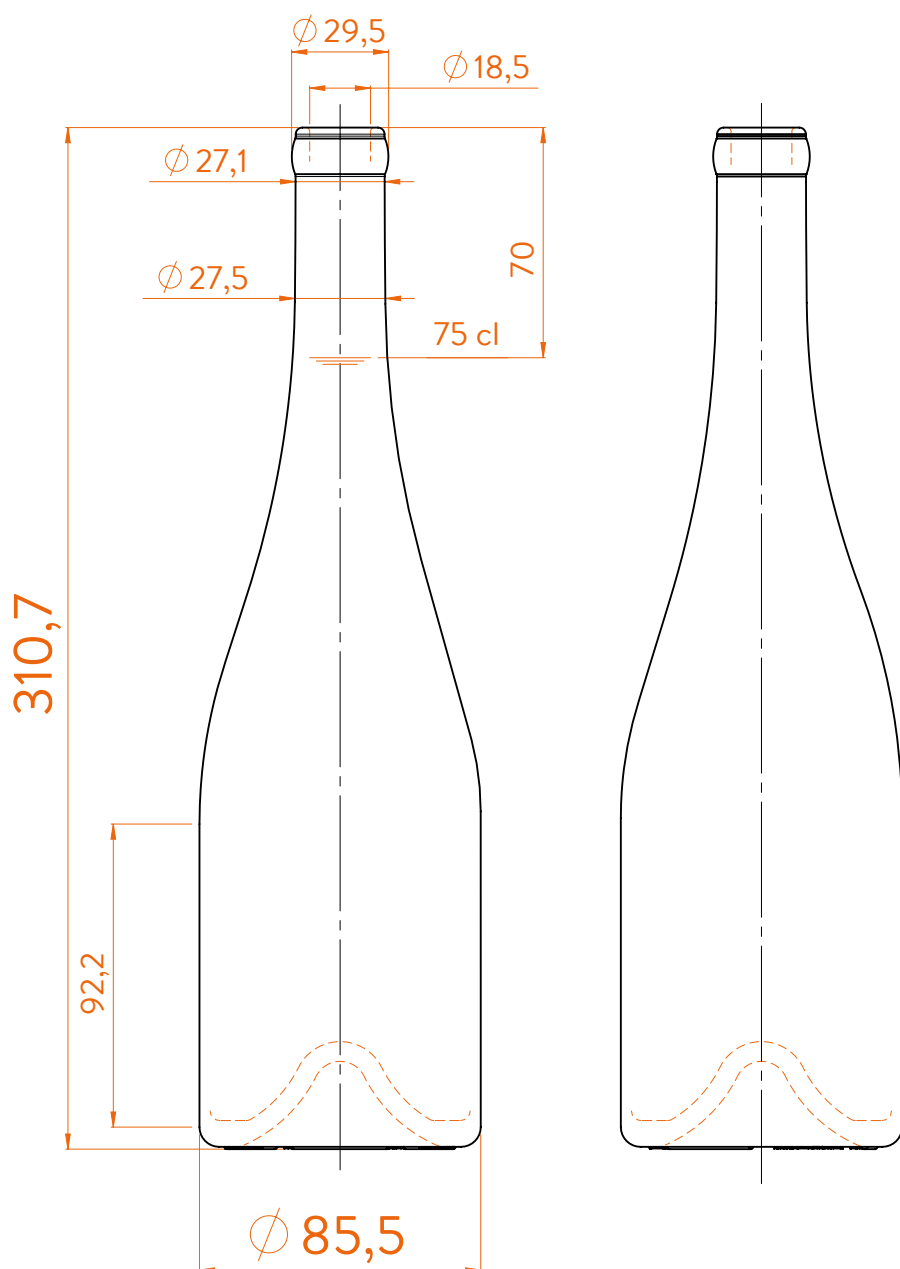

PRIMA BG[®]

estal
OFFICIAL DISTRIBUTOR

MOLERY

Modelo registrado
Registered model
Modèle déposé

Corcho Heritage

-  WILD FLINT GLASS
-  WILD DARK GLASS

DATOS TÉCNICOS TECHNICAL DATA DONNÉES TECHNIQUES

Peso / Weight / Poids	550
Altura total / Total height / Hauteur totale	310,7 mm
Diámetro del cuerpo / Body diameter / Diamètre du corps	85,5 mm
Ø interno boca / Ø inner mouth / Ø intérieur bouche	18,5 mm
Capacidad a verter / Brimfull / Capacité ras-bord	771 ml

75 cl

At first the PRIMA BG range is proposed in 75 cl.
Following business opportunities, other sizes (from miniature 5cl to big size 300cl) will be added to the range.

The elements detailed in this document are not contractual. They are only indicative.