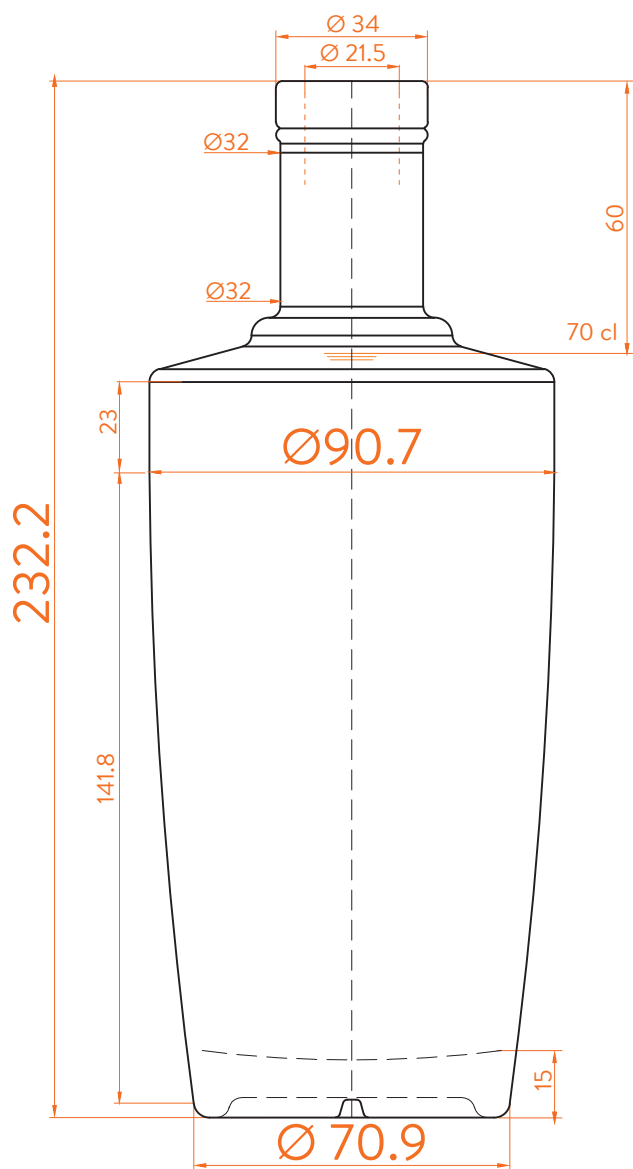

SENSO[®]

estal
OFFICIAL DISTRIBUTOR

MOLERY

Modelo registrado/
Registered model/
Modèle enregistré

 Bets

 EXTRA FLINT
 BLACK

DATOS TÉCNICOS TECHNICAL DATA DONNÉES TECHNIQUES

Peso / Weight / Poids

750 gr

Altura total / Total height / Hauteur totale

232,2 mm

Diámetro del cuerpo / Body diameter / Diamètre du corps

70,9 / 90,7 mm

Ø interno boca / Ø inner mouth / Ø intérieur bouche

21,5 mm

Capacidad a verter / Brimfull / Capacité Ras-Bord

726 ml

70 cl

At first the SENSO range is proposed in 5, 20, 50, 70 and 75 cl.
Following business opportunities, other sizes - from miniature 5 cl to big sizes 300 cl will be added to the range.

The elements detailed in this document are not contractual. They are only indicative.