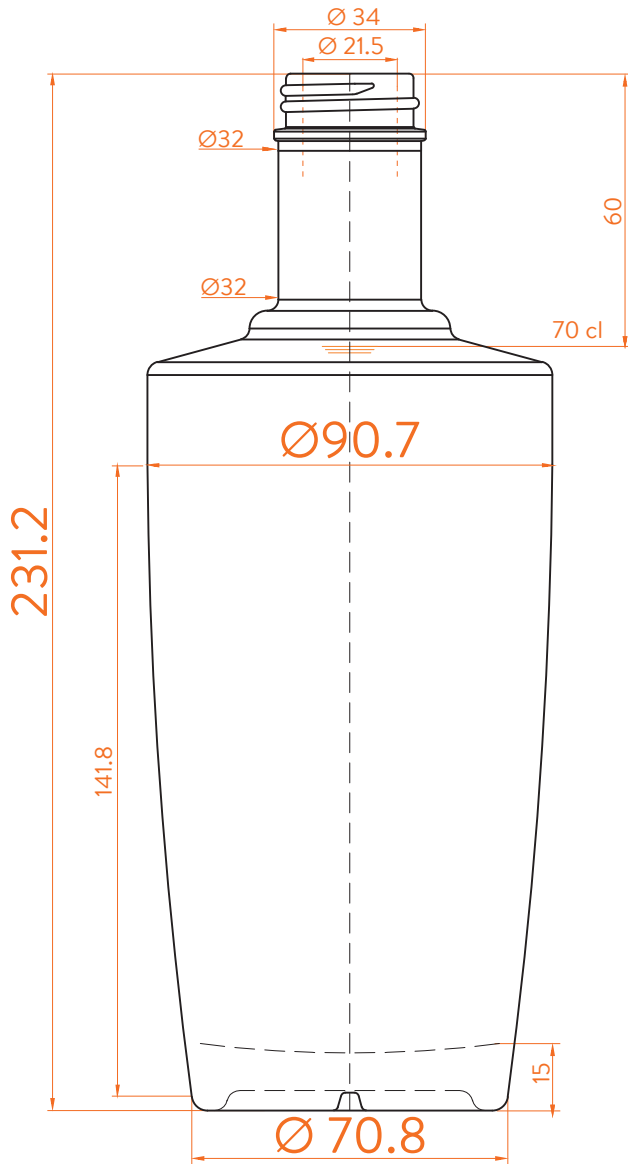

SENSO®

estal

OFFICIAL DISTRIBUTOR

MOLERY

Modelo registrado/
Registered model/
Modèle enregistré

EXTRA FLINT

BLACK

DATOS TÉCNICOS TECHNICAL DATA DONNÉES TECHNIQUES

Peso / Weight / Poids

750 gr

Altura total / Total height / Hauteur totale

231,2 mm

Diámetro del cuerpo / Body diameter / Diamètre du corps

70,8 / 90,7 mm

Ø interno boca / Ø inner mouth / Ø intérieur bouche

21,5 mm

Capacidad a verter / Brimfull / Capacité Ras-Bord

726 ml

70 cl

At first the SENSO range is proposed in 5, 20, 50, 70 and 75 cl.
Following business opportunities, other sizes - from miniature 5 cl to big sizes 300 cl will be added to the range.

The elements detailed in this document are not contractual. They are only indicative.