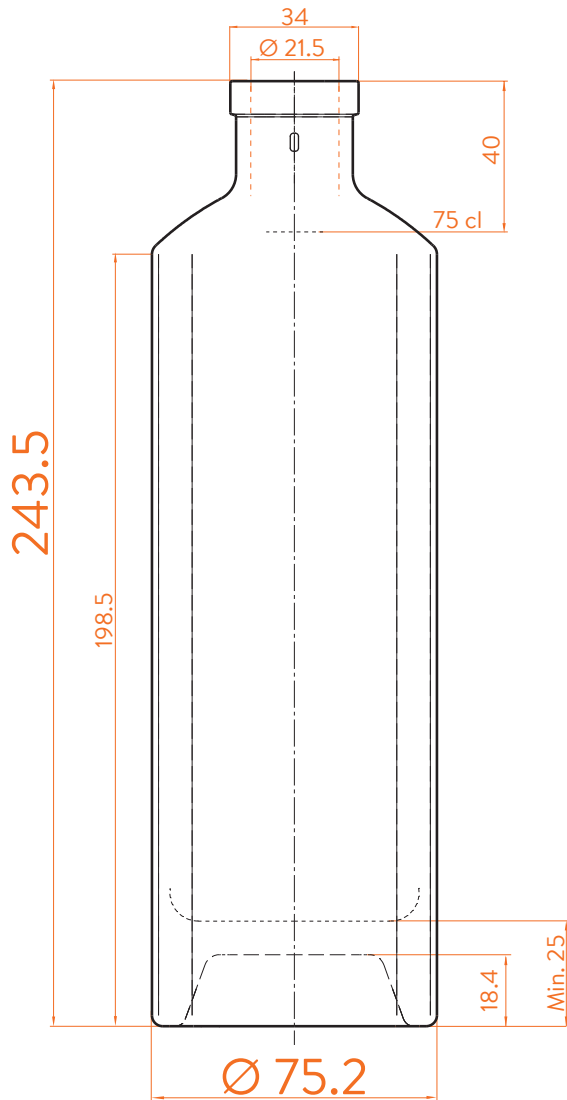

DA SILO®

estal

OFFICIAL DISTRIBUTOR

MOLERY