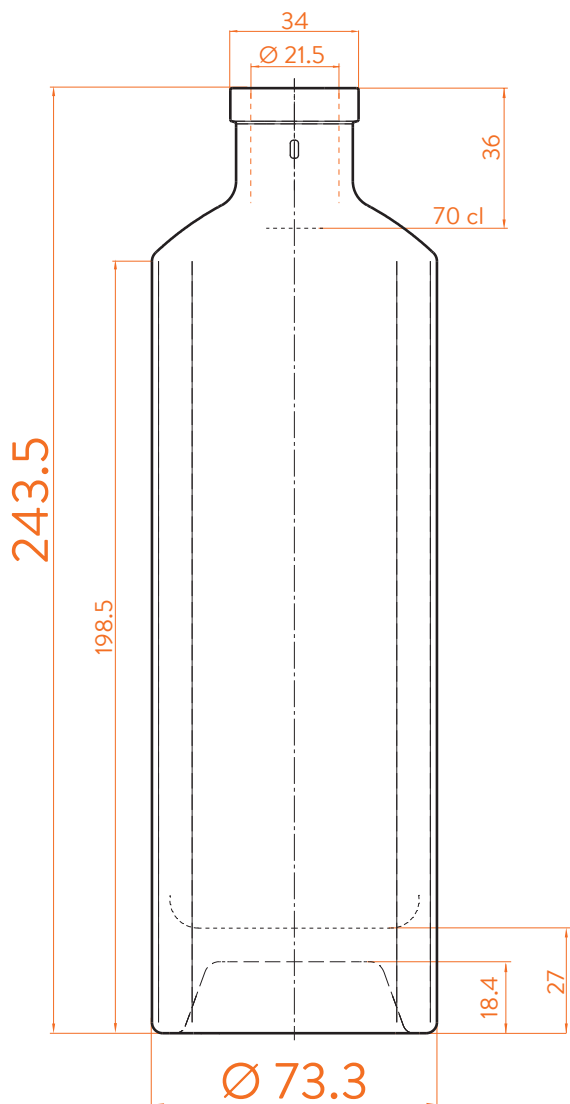

DA SILO[®]

estal
OFFICIAL DISTRIBUTOR

MOLERY

Modelo registrado/
Registered model/
Modèle enregistré

 Special

 EXTRA FLINT

DATOS TÉCNICOS TECHNICAL DATA DONNÉES TECHNIQUES

Peso / Weight / Poids

750 gr

Altura total / Total height / Hauteur totale

243,5 mm

Diámetro del cuerpo / Body diameter / Diamètre du corps

73,3 mm

Ø interno boca / Ø inner mouth / Ø intérieur bouche

21,5 mm

Capacidad a verter / Brimfull / Capacité Ras-Bord

725 ml

70 cl

At first the DA SILO range is proposed in 70 and 75 cl.
Following business opportunities, other sizes - from miniature 5 cl to big sizes 300 cl will be added to the range.

The elements detailed in this document are not contractual. They are only indicative.