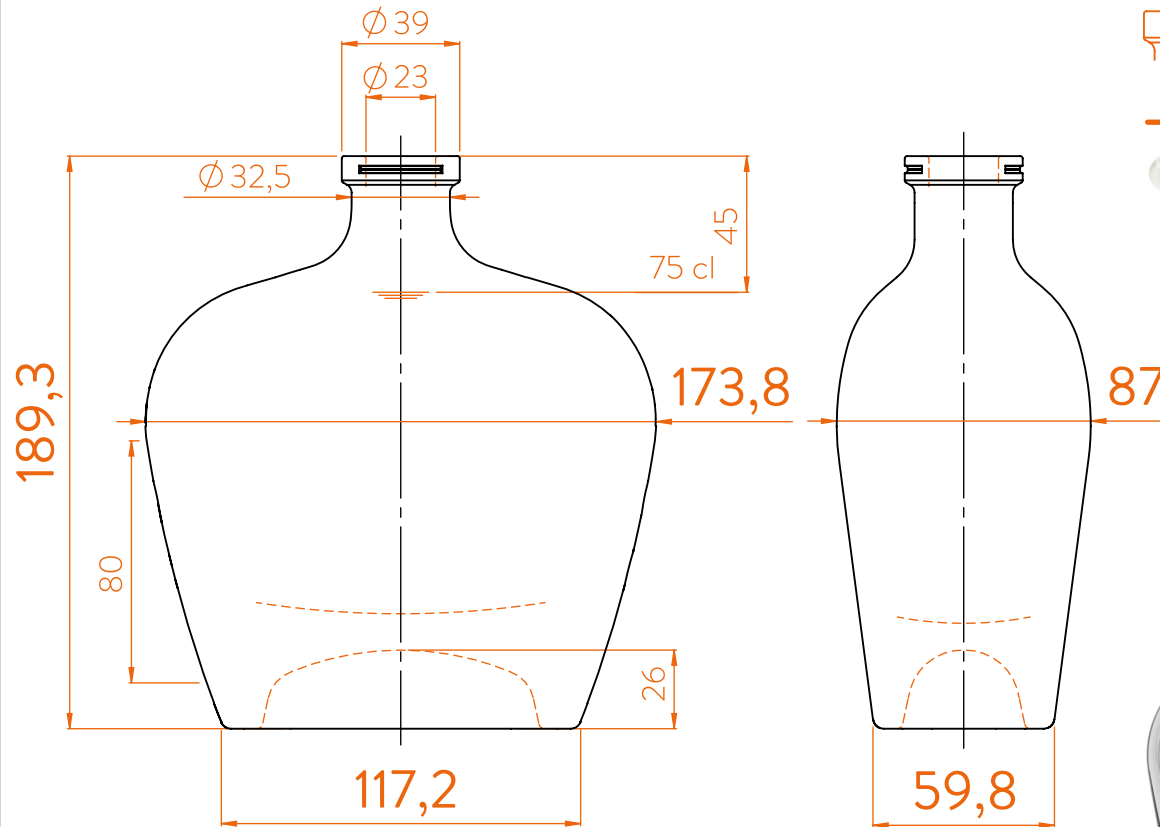

### DATOS TÉCNICOS TECHNICAL DATA DONNÉES TECHNIQUES

**Peso / Weight / Poids**

1.370 gr

**Altura total / Total height / Hauteur totale**

189,3 mm

**Diámetro del cuerpo / Body diameter / Diamètre du corps**

117,2/173,8 mm

**Ø interno boca / Ø inner mouth / Ø intérieur bouche**

23 mm

**Capacidad a verter / Brimfull / Capacité ras-bord**

75 ml

### 75 cl

*At first the DA CORE range is proposed in 70/75 cl.*

*Following business opportunities, other sizes (from miniature 5cl to big size 300cl) will be added to the range.*

The elements detailed in this document are not contractual. They are only indicative.