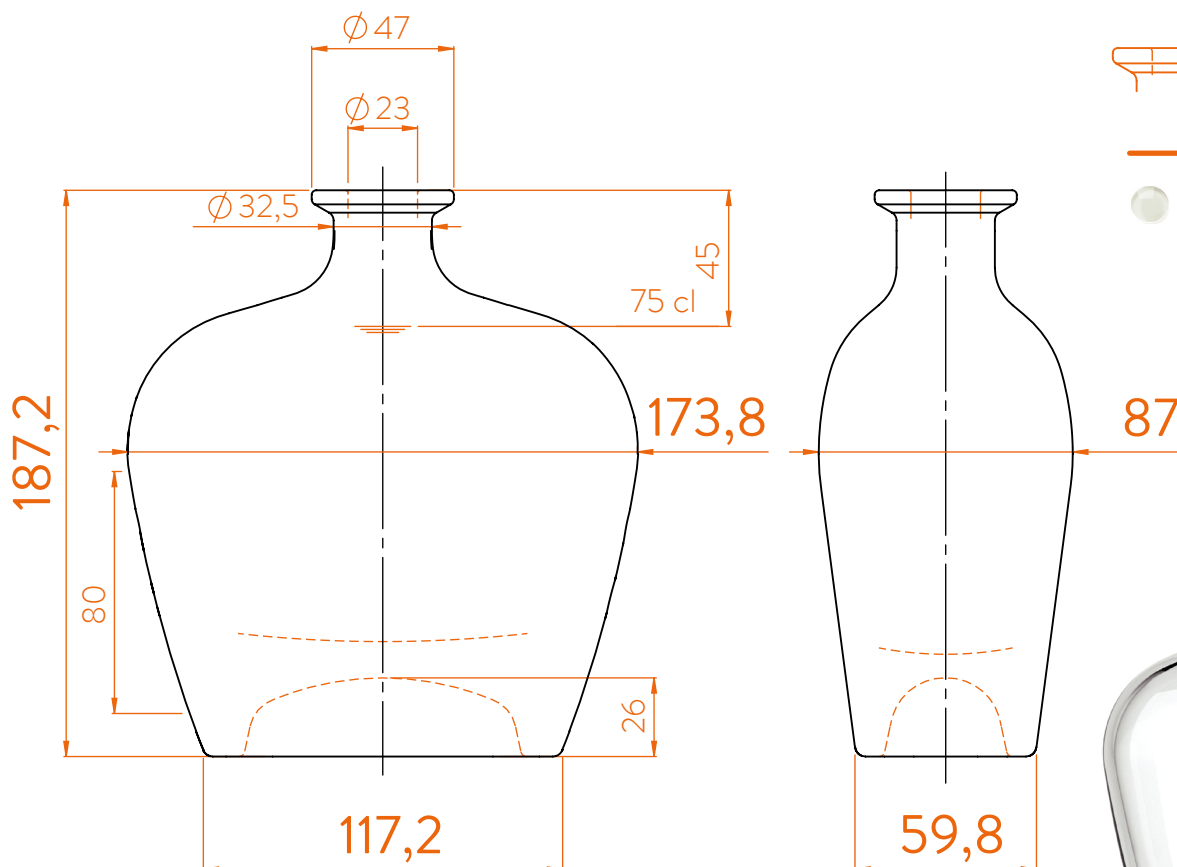

DA CORE[®]

estal
OFFICIAL DISTRIBUTOR

MOLERY

Modelo registrado/
Registered model/
Modèle enregistré/

EXTRA FLINT

DATOS TÉCNICOS TECHNICAL DATA DONNÉES TECHNIQUES

Peso / Weight / Poids

1.370 gr

Altura total / Total height / Hauteur totale

187,2 mm

Diámetro del cuerpo / Body diameter / Diamètre du corps

117,2/173,8 mm

Ø interno boca / Ø inner mouth / Ø intérieur bouche

23 mm

Capacidad a verter / Brimfull / Capacité ras-bord

75 ml

75 cl

At first the DA CORE range is proposed in 70/75 cl.

Following business opportunities, other sizes (from miniature 5cl to big size 300cl) will be added to the range.

The elements detailed in this document are not contractual. They are only indicative.