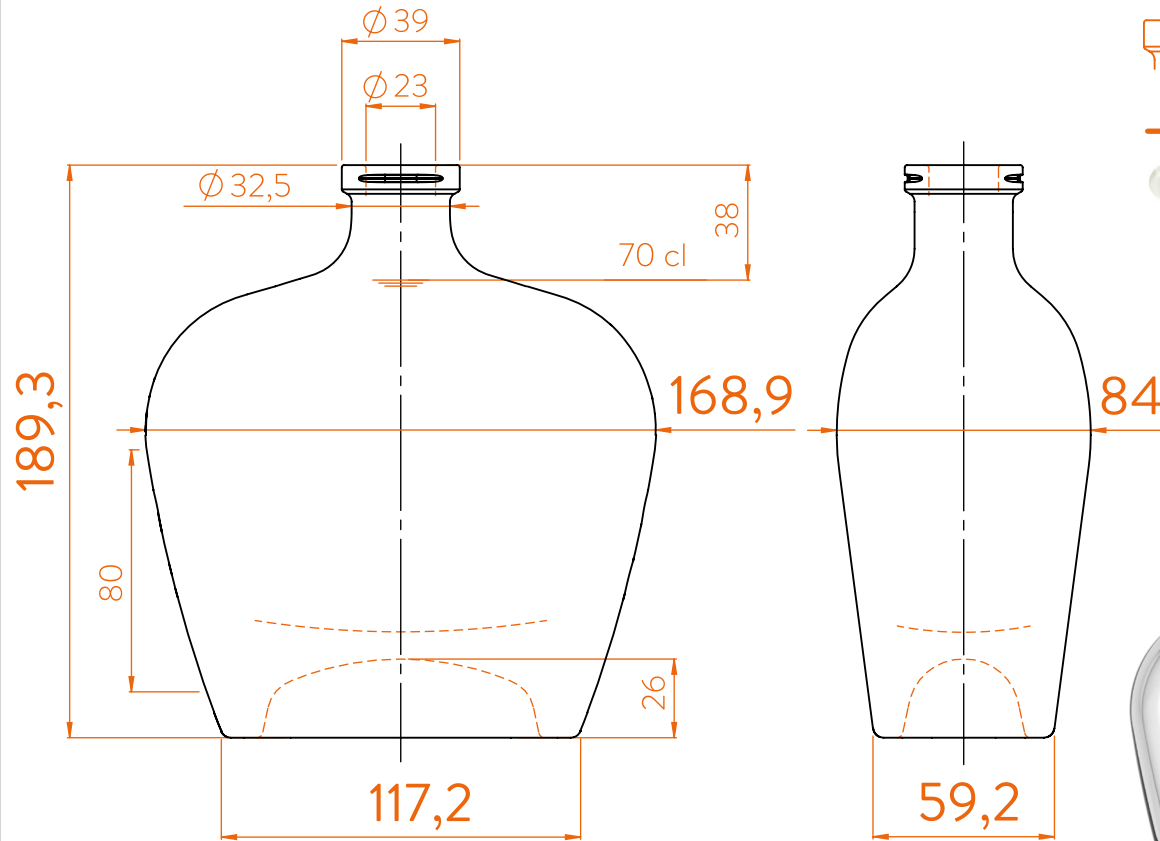

### DATOS TÉCNICOS TECHNICAL DATA DONNÉES TECHNIQUES

**Peso / Weight / Poids**

1.345 gr

**Altura total / Total height / Hauteur totale**

189,3 mm

**Diámetro del cuerpo / Body diameter / Diamètre du corps**

117,2/168,9 mm

**Ø interno boca / Ø inner mouth / Ø intérieur bouche**

23 mm

**Capacidad a verter / Brimfull / Capacité ras-bord**

722 ml

### 70 cl

*At first the DA CORE range is proposed in 70/75 cl.*

*Following business opportunities, other sizes (from miniature 5cl to big size 300cl) will be added to the range.*

The elements detailed in this document are not contractual. They are only indicative.