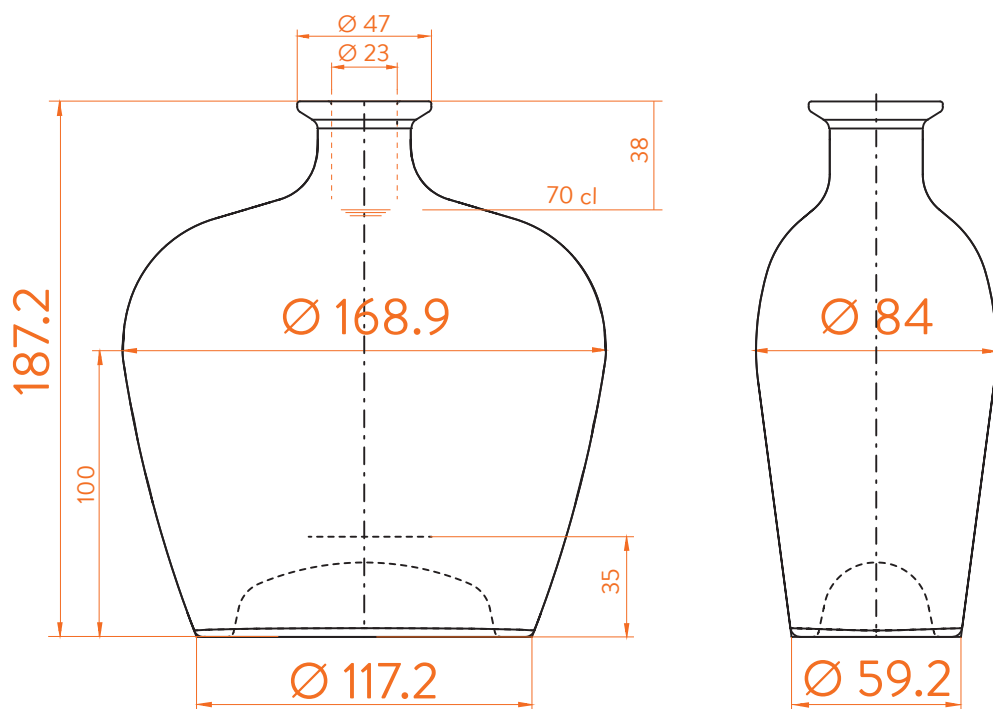

DA CORE [®]

estal
OFFICIAL DISTRIBUTOR

MOLERY

Modelo registrado/
Registered model/
Modèle enregistré

 Anello

 EXTRA FLINT

DATOS TÉCNICOS TECHNICAL DATA DONNÉES TECHNIQUES

Peso / Weight / Poids	1.350 gr
Altura total / Total height / Hauteur totale	187,2 mm
Diámetro del cuerpo / Body diameter / Diamètre du corps	117,2 / 168,9
Ø interno boca / Ø inner mouth / Ø intérieur bouche	23 mm
Capacidad a verter / Brimfull / Capacité Ras-Bord	722 ml

70 cl

At first the DA CORE range is proposed in 70 and 75 cl.
Following business opportunities, other sizes - from miniature 5 cl to big sizes 300 cl will be added to the range.

The elements detailed in this document are not contractual. They are only indicative.